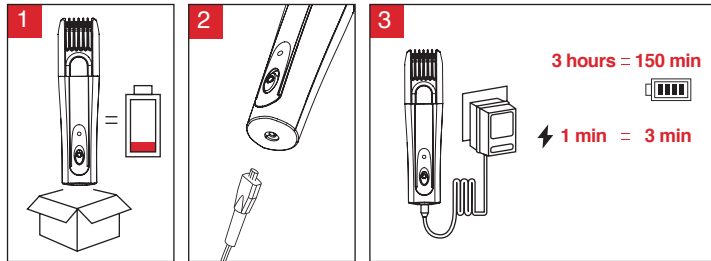

www.wahl-consumer.com

1031 MOSER Cord/Cordless Lithium Trimmer

MODEL/TYPE 1031

Part.No. 1031.1010

2 mm, 6 mm, 10mm, 14mm, 17 mm, 21 mm, 24 mm