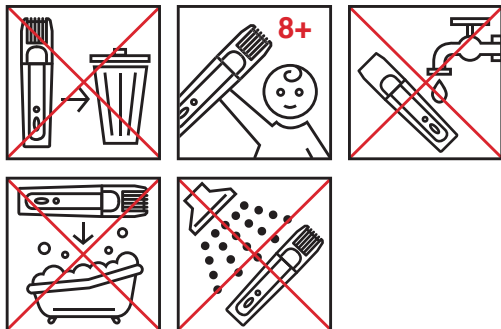

MOSER®

WAHL CLIPPER CORPORATION
World Headquarters
P.O. Box 578, Sterling, IL 61081

Wahl (UK) Ltd.
Herne Bay Trade Park
Sea Street Herne Bay, Kent
CT16 8JZ England

Wahl Australia Pty Ltd.
PO Box 456
Acacia Ridge QLD 4110
Australia

Wahl India Grooming Products
Pvt Ltd
201, 2nd Floor X Cube, Opp. Fun
Republic
New Link Road, Andheri (West)
Mumbai – 400 053 Maharashtra,
India

Wahl Clipper (PTY) Ltd.
Suite L9 & L10
Hingham Field Office Park
79 Boeing Road East
Bedfordview, Gauteng 2007
South Africa

Wahl International Consumer
Group B.V.
Engelenburgstraat 36
7391 AM Twello, The Netherlands

Wahl International Consumer
Group B.V (Dubai Branch)
Dubai Silicon Oasis
P.O. Box – 341023
Dubai
United Arab Emirates

WAHL Russia
(ООО «Уолл Рус»)
Российская Федерация
129164, Москва,
Ракетный бульвар, 16
info@wahirus.ru

Wahl Argentina
Av. Alvarez Jonte 5655
Buenos Aires (C1407GPK)
Argentina

Wahl Clipper Brasil
Rodovia Geraldo Scavone, 2300
UC 45. Pedregulho.
Jacarei - SP. CEP: 12305490

Wahl GmbH
Roggenbachweg 9
78089 Unterkirnach,
Germany

WAHL Spain
Fernando Giner de los Rios 12
46910 Sedavi
Valencia, Spain

© 2017 Printed in Hungary
Wahl® is a registered trademark
of Wahl Clipper Corporation

www.wahl-consumer.com

1031 MOSER Cord/Cordless Lithium Trimmer

MODEL/TYPE 1031

Part.No. 1031.1010