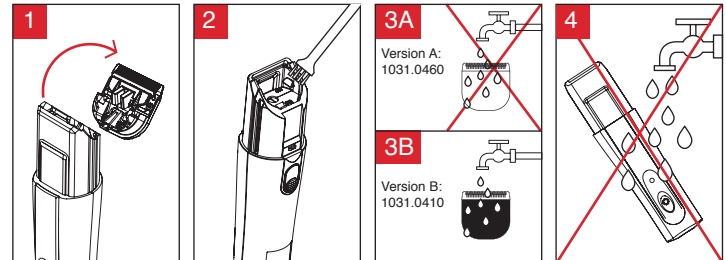

www.wahl-consumer.com

1031 MOSER Cord/Cordless Lithium Trimmer

MODEL/TYPE 1031

Part.No. 1031.1010

2 mm, 6 mm, 10mm, 14mm, 17 mm, 21 mm, 24 mm