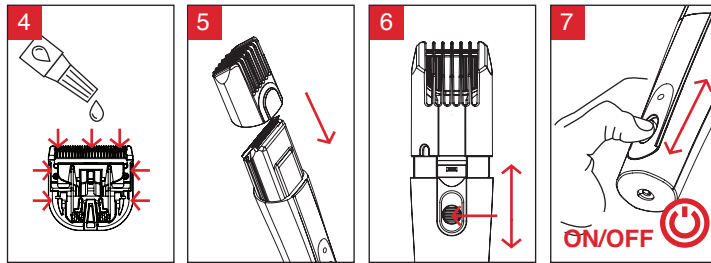

www.wahl-consumer.com

1031 MOSER Cord/Cordless Lithium Trimmer

MODEL/TYPE 1031

Part.No. 1031.1010

2 mm, 6 mm, 10mm, 14mm, 17 mm, 21 mm, 24 mm