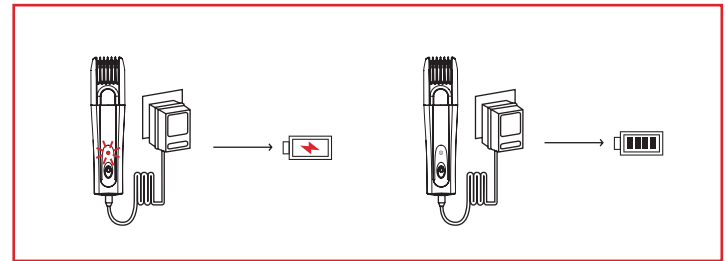

www.wahl-consumer.com

1031 MOSER Cord/Cordless Lithium Trimmer

MODEL/TYPE 1031

Part.No. 1031.1010

2 mm, 6 mm, 10mm, 14mm, 17 mm, 21 mm, 24 mm