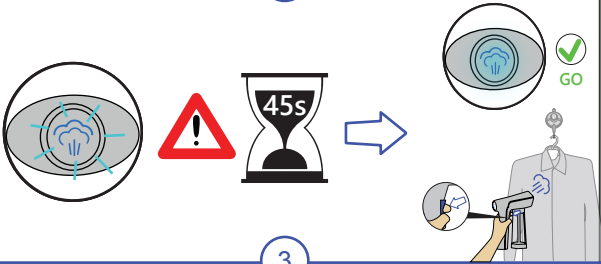

1

152 mm

148 mm

2

3

109 mm

105 mm
SteamOne

NORMAL