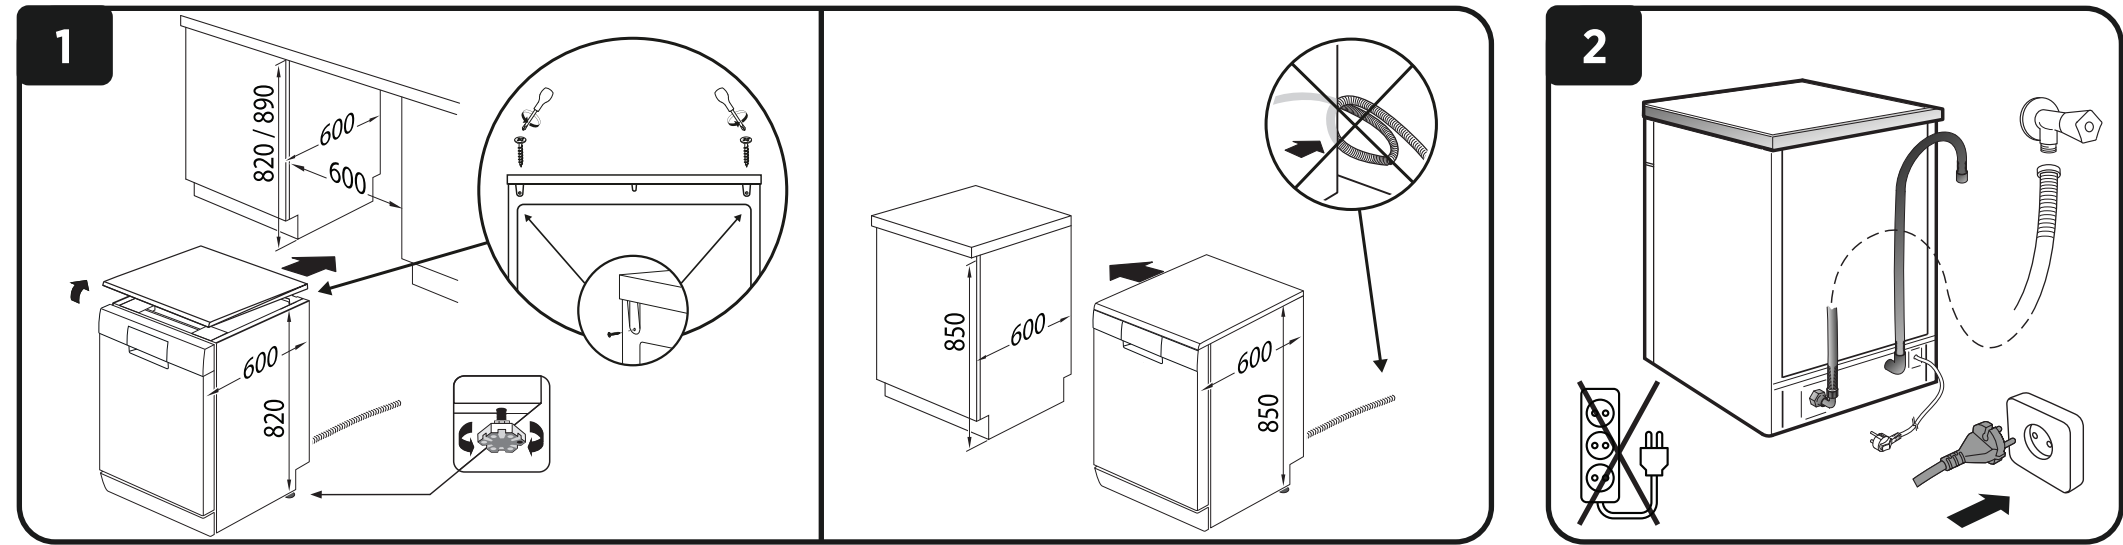

6

Download the **Candy simply-Fi** App

Download on the **App Store**
ANDROID APP ON **Google play**
Code 41048465

1

2

3

WATER HARDNESS

L	°FH	°dH	S
0	0-5	0-3	S0
1	6-10	4-6	S1
2	11-20	7-11	S2
3	21-30	12-16	S3
4* DEFAULT	31-40	17-22	S4
5	41-50	23-27	S5
6	51-60	28-33	S6
7	61-90	34-50	S7