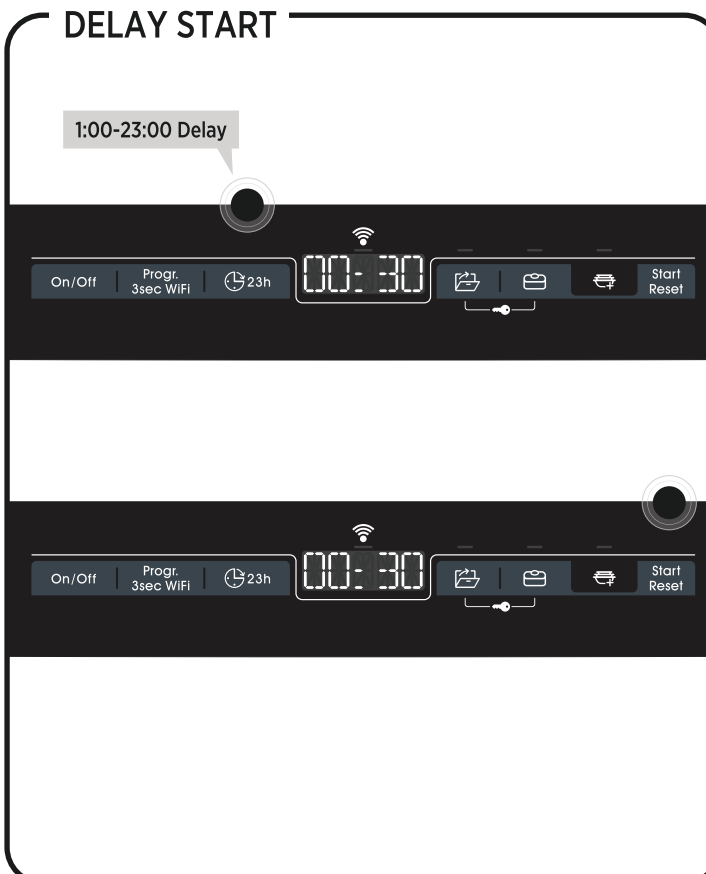

6

Download the **Candy simply-Fi** App

Download on the **App Store**
ANDROID APP ON **Google play**
Code 41048465

1

2

3

WATER HARDNESS

L	°FH	°dH	S
0	0-5	0-3	S0
1	6-10	4-6	S1
2	11-20	7-11	S2
3	21-30	12-16	S3
4* DEFAULT	31-40	17-22	S4
5	41-50	23-27	S5
6	51-60	28-33	S6
7	61-90	34-50	S7