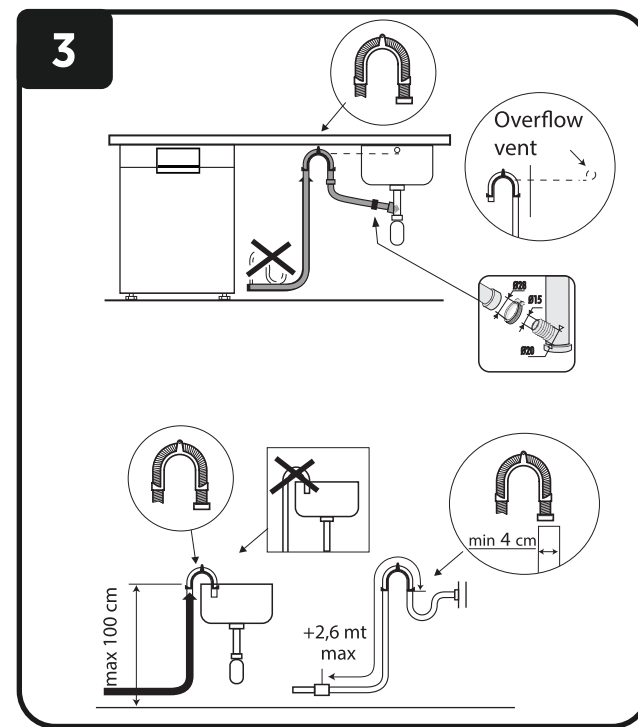

6

Download the **Candy simply-Fi** App

Download on the **App Store**
ANDROID APP ON **Google play**
Code 41048465

1

2

3

WATER HARDNESS

L	°FH	°dH	S
0	0-5	0-3	S0
1	6-10	4-6	S1
2	11-20	7-11	S2
3	21-30	12-16	S3
4* DEFAULT	31-40	17-22	S4
5	41-50	23-27	S5
6	51-60	28-33	S6
7	61-90	34-50	S7