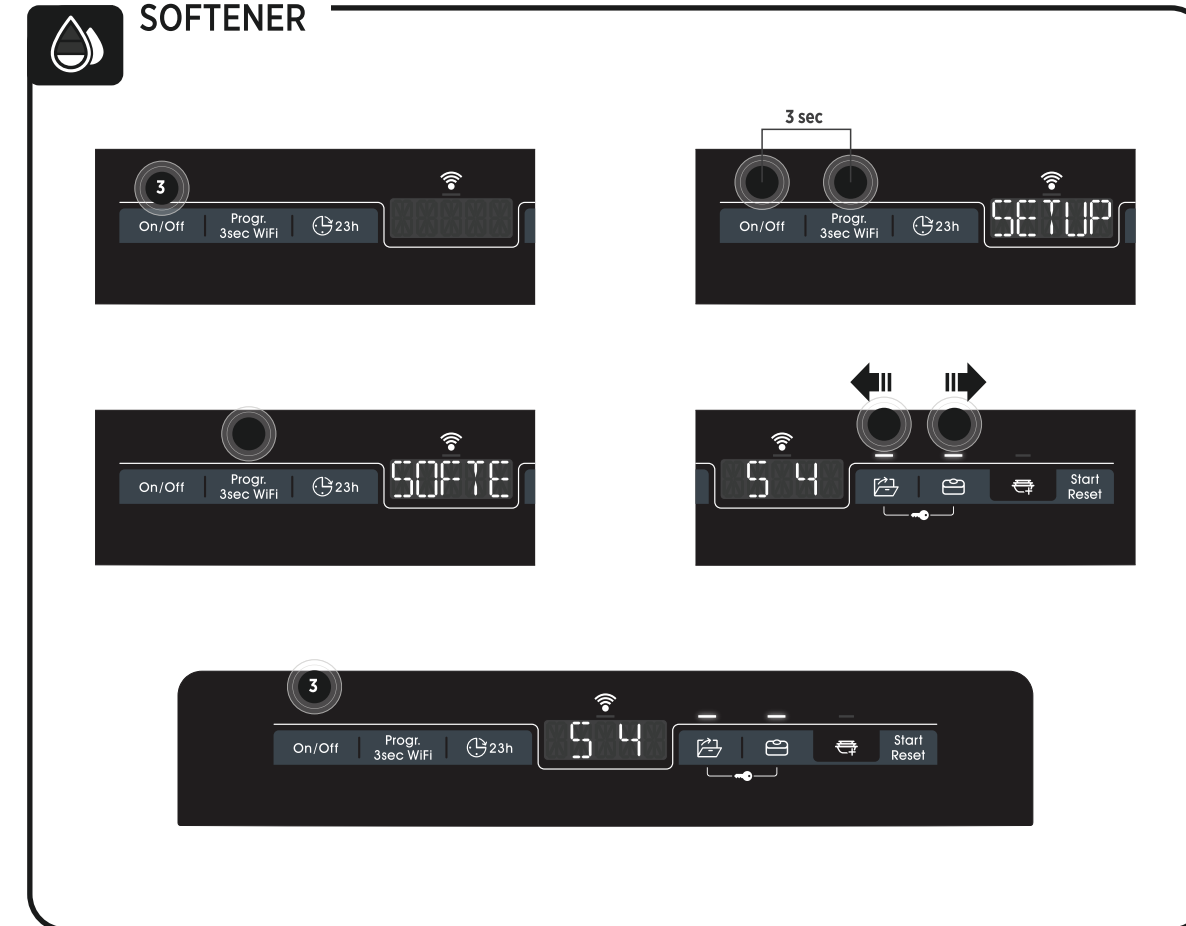

6

Download the **Candy simply-Fi** App

Download on the **App Store**
ANDROID APP ON **Google play**
Code 41048465

1

2

3

WATER HARDNESS

L	°FH	°dH	S
0	0-5	0-3	S0
1	6-10	4-6	S1
2	11-20	7-11	S2
3	21-30	12-16	S3
4* DEFAULT	31-40	17-22	S4
5	41-50	23-27	S5
6	51-60	28-33	S6
7	61-90	34-50	S7

4

	°	Time	Express	ECO	Auto
ECO	45°	170'/205'	YES	YES	YES
	75°	130'	YES	YES	YES
	70°/55°	125'/240'	YES	YES	YES
	60°	120'	YES	YES	YES
AUTO	55°/65°	75'/95'	YES	YES	YES
	45°	85'	YES	YES	YES
ZOOM ^{39'}	60°	39'	YES	-	YES
	50°	24'	-	-	YES
	-	5'	-	-	YES