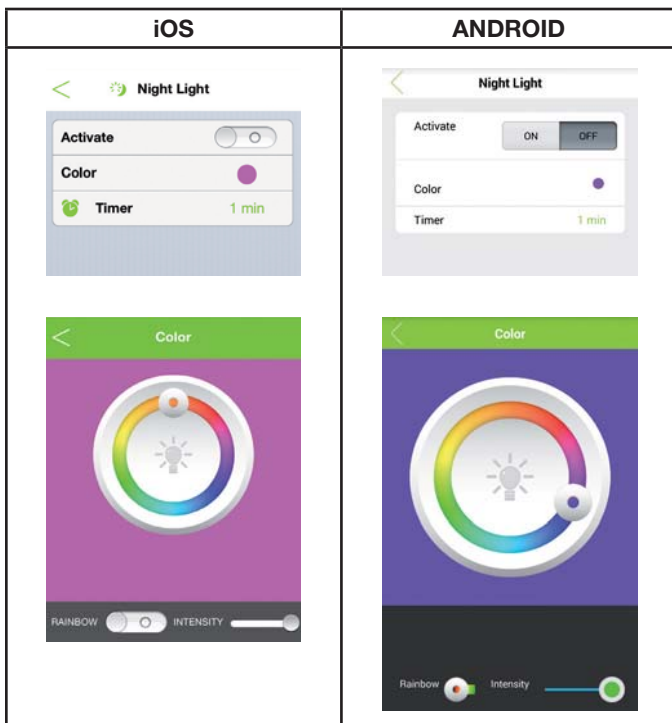

AO14409-Manual-Illustrations-Artwork-01

A. ALIMENTATION

B. BED FIXING SYSTEM

C. SET UP APP AND CAMERA

Download the app « My Babycamera »

D. FUNCTIONING OF THE MAIN SCREEN

E. FUNCTIONING OF THE MENU

E1

E2

E3

E4

F. SHARING CAMERA (MULTI USERS)