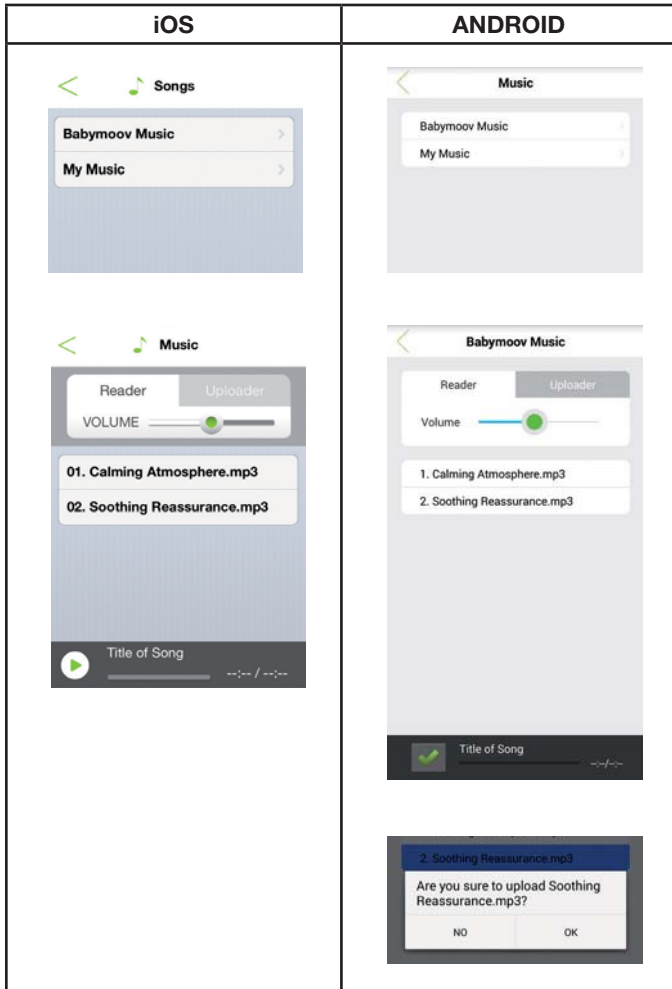

AO14409-Manual-Illustrations-Artwork-01

A. ALIMENTATION

B. BED FIXING SYSTEM

C. SET UP APP AND CAMERA

Download the app « My Babycamera »

D. FUNCTIONING OF THE MAIN SCREEN

E. FUNCTIONING OF THE MENU

E1

E2

E3

E4

F. SHARING CAMERA (MULTI USERS)