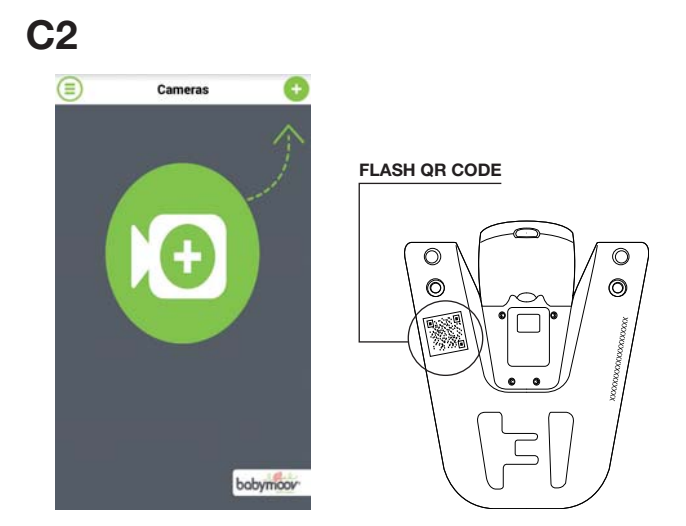

AO14409-Manual-Illustrations-Artwork-01

A. ALIMENTATION

B. BED FIXING SYSTEM

C. SET UP APP AND CAMERA

Download the app « My Babycamera »

D. FUNCTIONING OF THE MAIN SCREEN

E. FUNCTIONING OF THE MENU

E1