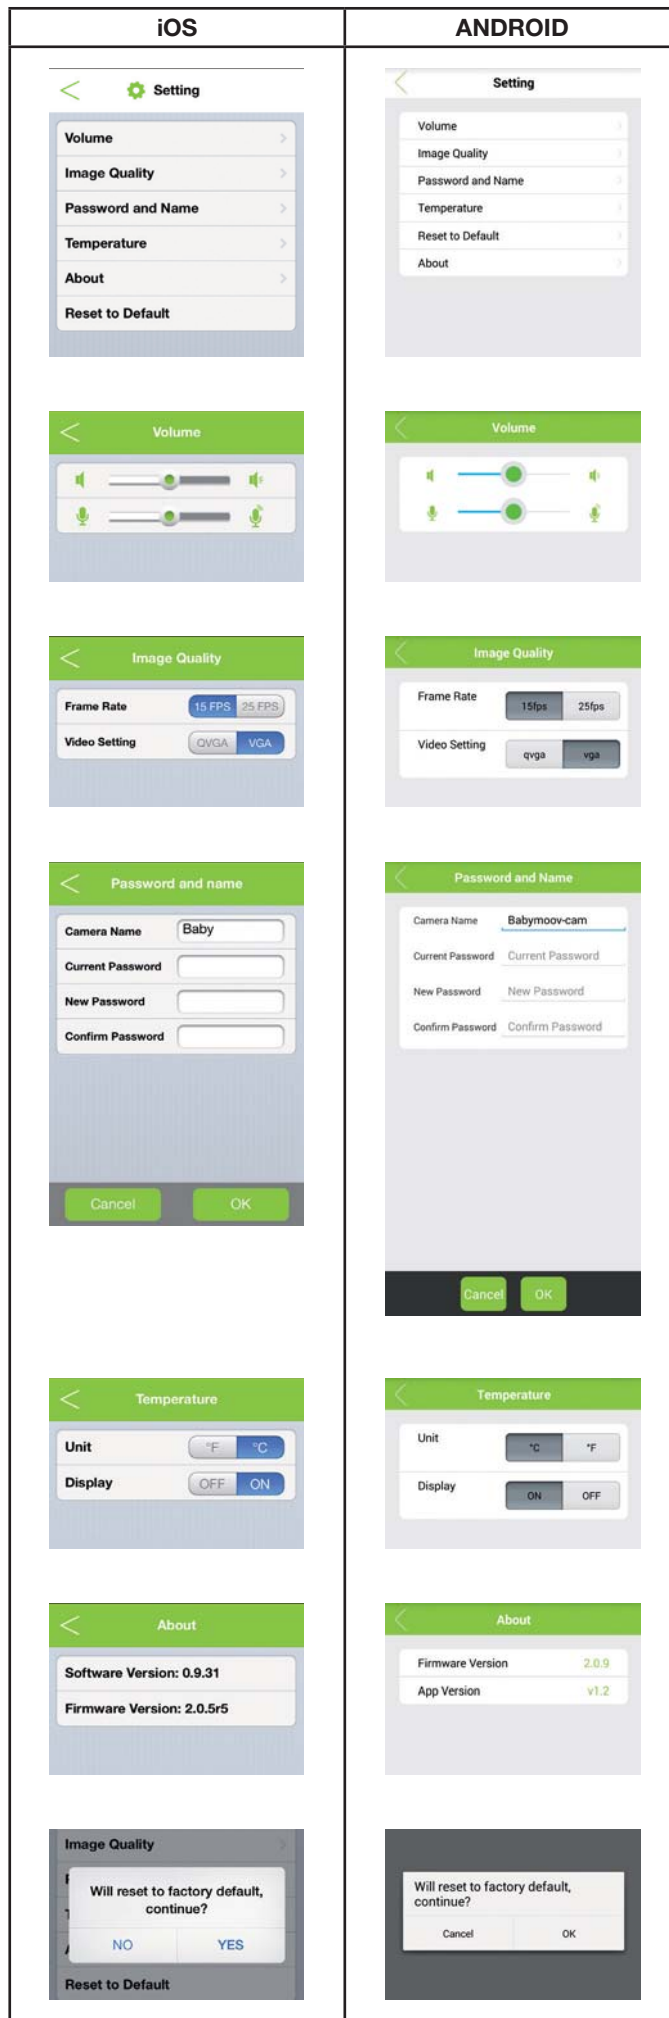

AO14409-Manual-Illustrations-Artwork-01

A. ALIMENTATION

B. BED FIXING SYSTEM

C. SET UP APP AND CAMERA

Download the app « My Babycamera »

D. FUNCTIONING OF THE MAIN SCREEN

E. FUNCTIONING OF THE MENU

E1

E2

E3

E4

F. SHARING CAMERA (MULTI USERS)